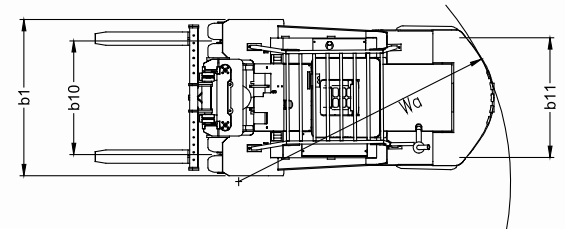

The specifications are subject to change without prior notice. Please contact our nearest office for latest specifications

VOLTAS

KION India Pvt. Ltd.

Plant & HO : 5/4 Chandan Nagar, Pune - Nagar Road,
Pune - 411 014, Maharashtra

Visit Us at : www.voltas-mh.com

For Enquiries

e-mail : in.enquiries@kiongroup.com

Contact us : 020 - 6732194 / 188 / 190 / 193

BRANCHES

Ahmedabad 9925013566 • Bangalore 9731017401 • Bhubaneswar 9090963883 • Chandigarh 9878677873
Chennai 8680067711/8680067712 • Cochin 9747357888 • Coimbatore 9747397666/9747357888 • Delhi 7840010261
Hyderabad 9010150999 • Indore 7770862223 • Jaipur 9352573157 • Jamshedpur 9031098801 • Kolkata 9088026730
Lucknow 9889033532 • Madurai 9840234189/8680067712 • Mumbai 7774027853/7774027851 • Nagpur 7774027836
Pune 7774027840 • Rudrapur 8057405111 • Surat 7624005557 • Vizag 9951066618

DEALERS

Agartala 9435993430 • Ahmedabad 8347009991 • Ankleshwar 8347000648 • Aurangabad 9657722566
Bangalore 9449857458 • Baroda 8347009993 • Bhopal 9826052942 • Bhubaneswar 9238310721 • Chakan 9604503624
Chandigarh 9463998214 • Chennai 9940052996 • Cochin 8129400987 • Coimbatore 9842315181
Delhi 9899684448/9711206090 • Durgapur 9830194044 • Erode 9842015187 • Gandhidham 8347009982
Goa 9423312625/9850471387 • Guwahati 9435993430 • Haldia 9830194044 • Hosur 9629302584 • Hubli 9482233151
Hyderabad 9032047822 • Indore 9826052942 • Itanagar 9435993430 • Jabalpur 9826052942 • Jaipur 9414159451
Jaipur 9090963883 • Jamshedpur 9798426330 • Jharsuguda 9090963883 • Jodhpur 9414159451 • Jorhat 9435993430
Kolhapur 9922996273 • Kolkata 9830194044 • Kota 9414189976 • Lucknow 9415005471 • Ludhiana 9463998214
Madurai 9750955044 • Mangalore 9482233151 • Mumbai 9324267044 • Mysore 9449857458 • Nagpur 9552470007
Nasik 8600921789 • Nellore 9959194936 • Palghat 8129192277 • Pantnagar 8057405111 • Patna 9031464206
Pondicherry 9787735921 • Pune 9922996269 • Raipur 8236835202 • Rajkot 8347000647 • Ranipet 9787735921
Roorkee 9219000900 • Salem 9715415181 • Shillong 9435993430 • Siliguri 9830194044 • Surat 9909981641
Taloja 8888996333 • Tirunelveli 9750955044 • Trichy 9750955044 • Trivandrum 9995801271 • Udaipur 9414159451
Vapi 9978901772 • Varanasi 9415005471 • Vijaywada 9966112330 • Vizag 9885011142