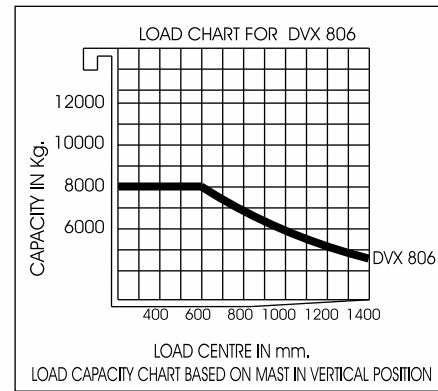

**BS III
Engine**

SPECIFICATIONS					
GENERAL	1	MANUFACTURER			VMH
	2	MODEL			DVX 806
	3	CAPACITY	LIFTING LOAD	KG	8000
	4	LOAD CENTER	DISTANCE	MM	600
	5	POWER UNIT	ENGINE TYPE		DIESEL
	6	TYRES	PNEUMATIC (P), CUSHION (C)		P-STD / C-OPT
DIMENSIONS	7	LIFT HEIGHT STD MAST	MAX FORK HEIGHT	h3	MM 3050
	8		FREE LIFT WITH STD HVM MAST	h2	MM NIL
	9	FORK CARRIAGE	ISO CLASS		BAR
	10	FORK DIMENSIONS	THICKNESS(thk) X WIDTH(W) X LENGTH(L)	MM	65 X 150 X 1200
	11	FORK SPREAD	MINIMUM - MAXIMUM	MM	800 / 1800
	12	TILT ANGLE WITH HVM	FORWARD / BACKWARD	F / B	DEG 6 / 10
	13		LENGTH TO FACE OF FORKS	L2	MM 3930
	14		OVERALL WIDTH	b1	MM 2080
	15	OVERALL DIMENSIONS	HEIGHT WITH COLLAPSED MAST	h1	MM 2520
	16		HEIGHT WITH EXTENDED MAST & LBR	h4	MM 4260
	17		HEIGHT OF CANOPY GUARD	h6	MM 2400
	18	TURNING RADIUS		Wa	MM 3620
	19	FRONT OVERHANG		X	MM 650
PERFORMANCE	20		TRAVEL - LADEN / UNLADEN	KMPH	24 / 26
	21	SPEEDS WITH STD HVM	LIFTING - LADEN / UNLADEN	MM/S	220 / 160
	22		LOWERING - LADEN / UNLADEN	MM/S	360 / 270
	23	GRADABILITY**	LADEN	%	17
	24	STEERING TYRE	POWER STEERING		FULL POWER
FRAME & TYRES	25	WEIGHT	LADEN / UNLADEN	KG	17650 / 9650
	26		No - FRONT / REAR	No	4 / 2
	27	TYRES	SIZE - FRONT		7.50 x 16 - 12PR
	28		SIZE - REAR		7.50 x 16 - 12PR
	29	WHEEL BASE		Y	MM 2500
	30	TRACK	b10 / b11	MM	1600 / 1600
31	GROUND CLEARANCE	UNDER FRAME	m2	MM 160	
32	BRAKES	SERVICE		PNEUMATIC	
33		PARKING		PNEUMATIC	
DRIVE	34		MANUFACTURER / MODEL		REPUTED
	35	ENGINE	RATED HP AS PER IS 10000	HP	96
	36		RATED RPM	RPM	2200
	37		RATED TORQUE	KGM	37.5 @ 1400 RPM
	38		MAKE / MODEL		INDIGENOUS
	39	TRANSMISSION	TYPE		POWERSHIFT
	40		NO OF SPEEDS		2 / 2
41	GEAR SHIFT			MECHANICAL	