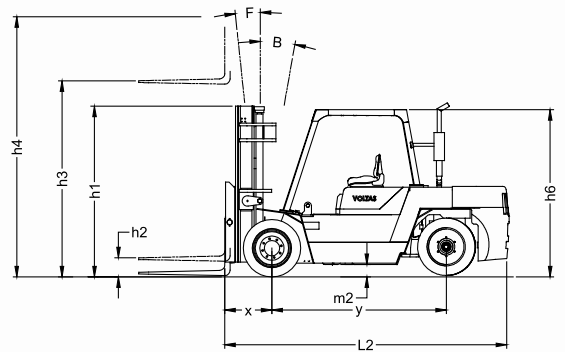

The specifications are subject to change without prior notice. Please contact our nearest office for latest specifications

VOLTAS

KION India Pvt. Ltd.

Plant & HO : 5/4 Chandan Nagar, Pune - Nagar Road,
Pune - 411 014, Maharashtra

Visit Us at : www.voltas-mh.com

For Enquiries

e-mail : in.enquiries@kiongroup.com

Contact us : 020 - 6732194 / 188 / 190 / 193

BRANCHES

Ahmedabad 9925013566 • Bangalore 9731017401 • Bhubaneswar 9090963883 • Chandigarh 9878677873
Chennai 8680067711/8680067712 • Cochin 9747357888 • Coimbatore 9747397666/9747357888 • Delhi 7840010261
Hyderabad 9010150999 • Indore 7770862223 • Jaipur 9352573157 • Jamshedpur 9031098801 • Kolkata 9088026730
Lucknow 9889033532 • Madurai 9840234189/8680067712 • Mumbai 7774027853/7774027851 • Nagpur 7774027836
Pune 7774027840 • Rudrapur 8057405111 • Surat 7624005557 • Vizag 9951066618

DEALERS

Agartala 9435993430 • Ahmedabad 8347009991 • Ankleshwar 8347000648 • Aurangabad 9657722566
Bangalore 9449857458 • Baroda 8347009993 • Bhopal 9826052942 • Bhubaneswar 9238310721 • Chakan 9604503624
Chandigarh 9463998214 • Chennai 9940052996 • Cochin 8129400987 • Coimbatore 9842315181
Delhi 9899684448/9711206090 • Durgapur 9830194044 • Erode 9842015187 • Gandhidham 8347009982
Goa 9423312625/9850471387 • Guwahati 9435993430 • Haldia 9830194044 • Hosur 9629302584 • Hubli 9482233151
Hyderabad 9032047822 • Indore 9826052942 • Itanagar 9435993430 • Jabalpur 9826052942 • Jaipur 9414159451
Jaipur 9090963883 • Jamshedpur 9798426330 • Jharsuguda 9090963883 • Jodhpur 9414159451 • Jorhat 9435993430
Kolhapur 9922996273 • Kolkata 9830194044 • Kota 9414189976 • Lucknow 9415005471 • Ludhiana 9463998214
Madurai 9750955044 • Mangalore 9482233151 • Mumbai 9324267044 • Mysore 9449857458 • Nagpur 9552470007
Nasik 8600921789 • Nellore 9959194936 • Palghat 8129192277 • Pantnagar 8057405111 • Patna 9031464206
Pondicherry 9787735921 • Pune 9922996269 • Raipur 8236835202 • Rajkot 8347000647 • Ranipet 9787735921
Roorkee 9219000900 • Salem 9715415181 • Shillong 9435993430 • Siliguri 9830194044 • Surat 9909981641
Taloja 8888996333 • Tirunelveli 9750955044 • Trichy 9750955044 • Trivandrum 9995801271 • Udaipur 9414159451
Vapi 9978901772 • Varanasi 9415005471 • Vijaywada 9966112330 • Vizag 9885011142