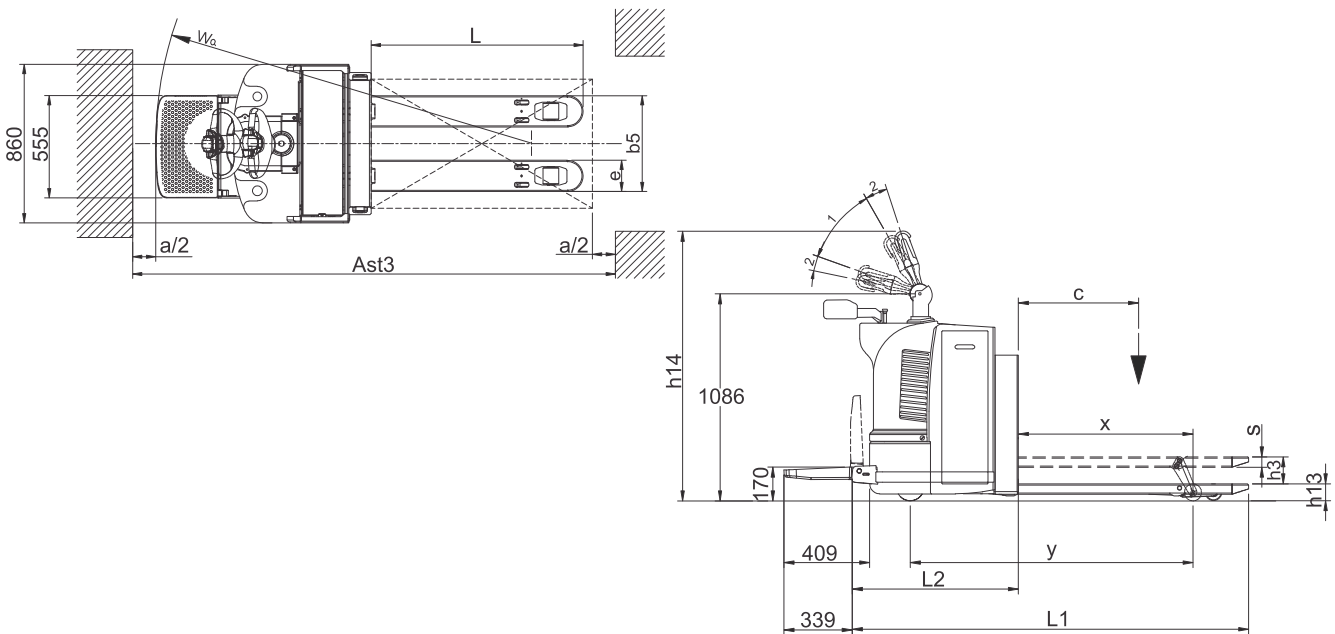

Battery Operated Pallet Truck

TLX 20 - AC Version

TECHNICAL SPECIFICATIONS

CHARACTERISTICS		
Manufacturer model designation		TLX 20
Power unit		Electric
Operator type		Stand on
Load capacity	kg	2000
Load center distance	c (mm)	600
Wheelbase	y (mm)	1412
Truck weight (with battery)	kg	770
BASIC DIMENSIONS		
Wheel type		Polyurethane
Width across forks	b5 (mm)	570/ 685
Overall width	b1 (mm)	860
Maximum lift height	h3 (mm)	135
Battery capacity	V/ Ah	24/ 315

KEY FEATURES

- **Safety:** Side gates come as standard options for increased operator safety
- **Battery Roll-Out Feature :** For easy removal and placement of battery on the pallet truck, which also enables longer hours of operation
- **Compactness :** Easier to maneuver in narrower aisles
- **Operator Comfort :** Sturdy platform, enabling longer hours of working

GENERAL ARRANGEMENT

VOLTAS

KION India Pvt. Ltd.

Plant & HO : 5/4 Chandan Nagar, Pune - Nagar Road,
Pune - 411 014, Maharashtra

Visit Us at : www.voltas-mh.com

For Enquiries

e-mail : in.enquiries@kiongroup.com

Contact us : 020 - 6732194 / 188 / 190 / 193

BRANCHES

Ahmedabad 9925013566 • Bangalore 9731017401 • Bhubaneswar 9090963883 • Chandigarh 9878677873
Chennai 8680067711/8680067712 • Cochin 9747357888 • Coimbatore 9747397666/9747357888 • Delhi 7840010261
Hyderabad 9010150999 • Indore 7770862223 • Jaipur 9352573157 • Jamshepur 9031098801 • Kolkata 9088026730
Lucknow 9889033532 • Madurai 9840234189/8680067712 • Mumbai 7774027853/7774027851 • Nagpur 7774027836
Pune 7774027840 • Rudrapur 8057405111 • Surat 7624005557 • Vizag 9951066618

DEALERS

Agartala 9435993430 • Ahmedabad 8347009991 • Ankleshwar 8347000648 • Aurangabad 9657722566
Bangalore 9449857458 • Baroda 8347009993 • Bhopal 9826052942 • Bhubaneswar 9238310721 • Chakan 9604503624
Chandigarh 9463998214 • Chennai 9940052996 • Cochin 8129400987 • Coimbatore 9842315181
Delhi 9899684448/9711206090 • Durgapur 9830194044 • Erode 9842015187 • Gandhidham 8347009982
Goa 9423312625/9850471387 • Guwahati 9435993430 • Haldia 9830194044 • Hosur 9629302584 • Hubli 9482233151
Hyderabad 9032047822 • Indore 9826052942 • Itanagar 9435993430 • Jabalpur 9826052942 • Jaipur 9414159451
Jaipur 9090963883 • Jamshepur 9798426330 • Jharsuguda 9090963883 • Jodhpur 9414159451 • Jorhat 9435993430
Kolhapur 9922996273 • Kolkata 9830194044 • Kota 9414189976 • Lucknow 9415005471 • Ludhiana 9463998214
Madurai 9750955044 • Mangalore 9482233151 • Mumbai 9324267044 • Mysore 9449857458 • Nagpur 9552470007
Nasik 8600921789 • Nellore 9959194936 • Palghat 8129192277 • Pantnagar 8057405111 • Patna 9031464206
Pondicherry 9787735921 • Pune 9922996269 • Raipur 8236835202 • Rajkot 8347000647 • Ranipet 9787735921
Roorkee 9219000900 • Salem 9715415181 • Shillong 9435993430 • Siliguri 9830194044 • Surat 9909981641
Taloja 8888996333 • Tirunelvali 9750955044 • Trichy 9750955044 • Trivandrum 9995801271 • Udaipur 9414159451
Vapi 9978901772 • Varanasi 9415005471 • Vijaywada 9966112330 • Vizag 9885011142