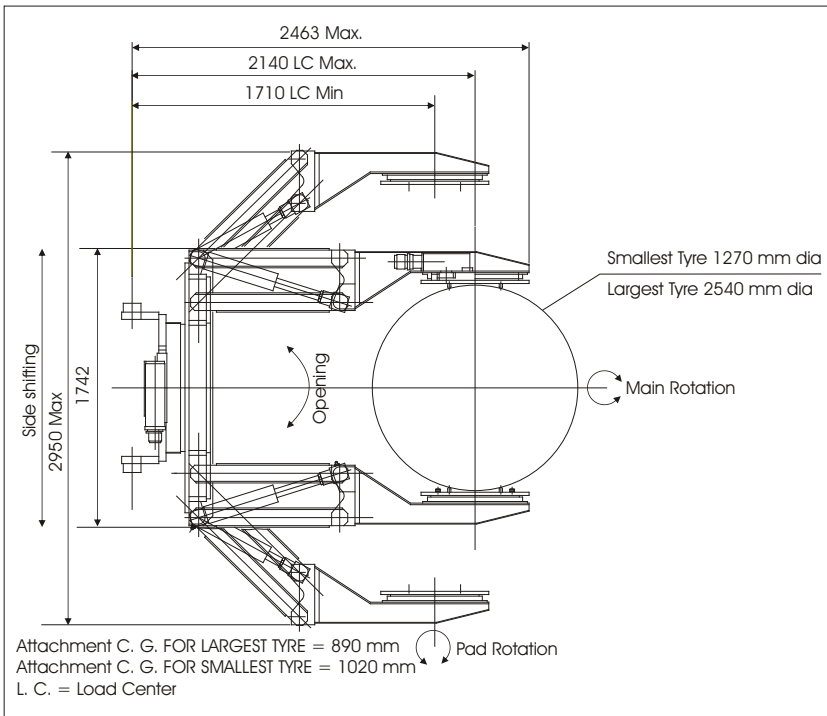

Features and Benefits

- 360° Continuous rotation of the clamp and pads in either direction enables precise positioning of Tyres on a 3 Axis plane to facilitate easy dismounting/mounting.
- Body and Clamp rotation are actuated by powerful Hydraulic Motors with integral reduction worm gears for higher reliability, safety and least maintenance.
- Specially designed contact pads facilitates firm grip on the Tyres without damage.
- Hydraulic side shifting of 125mm on either side allows the operator to precisely position the Tyres quickly without maneuvering the Forklift.
- Hydraulically actuated clamp arms can extend/retract to accommodate varying range of Tyres from 1270 mm to 2540 mm diameter.
- Holding valves in the Hydraulic circuit provide highest degree of safety during operation.
- Special four functions Hose Take - up unit with ergonomically positioned control levers enhances fatigue free operation.

Mounted on Truck	Capacity allowed (Tyre + Rim) (kg)	Maximum dia of Tyre (mm)	Type of Carriage (ISO)	Tyre sizes handled (Indicative only)
DVX 506	800	2000	Class 4A	14.00 x 24, 14.00 x 25, 16.00 x 24, 16.00 x 25, 18.00 x 25, 18.00 x 33, 17.5 R x 25
DVX 606	1280	2200	Class 4A	14.00 x 24, 14.00 x 25, 16.00 x 24, 16.00 x 25, 18.00 x 25, 18.00 x 33, 17.5 R x 25, 21.00 x 25, 23.5 x 25, 21.00 x 35, 24.00 x 25, 20.5 R x 25
DVX 806	2500	2540	Class 4A	14.00 x 24, 14.00 x 25, 16.00 x 24, 16.00 x 25, 18.00 x 25, 18.00 x 33, 17.5 R x 25, 21.00 x 25, 23.5 x 25, 21.00 x 35, 24.00 x 25, 20.5 R x 25, 24.00 x 35, 24.00 x 49, 26.5 x 25, 26.5 x 29, 29.5 x 25, 29.5 x 29, 35 / 65 x 33
DVX 1006	2500	2540	Bar Type	14.00 x 24, 14.00 x 25, 16.00 x 24, 16.00 x 25, 18.00 x 25, 18.00 x 33, 17.5 R x 25, 21.00 x 25, 23.5 x 25, 21.00 x 35, 24.00 x 25, 20.5 R x 25, 24.00 x 35, 24.00 x 49, 26.5 x 25, 26.5 x 29, 29.5 x 25, 29.5 x 29, 35 / 65 x 33